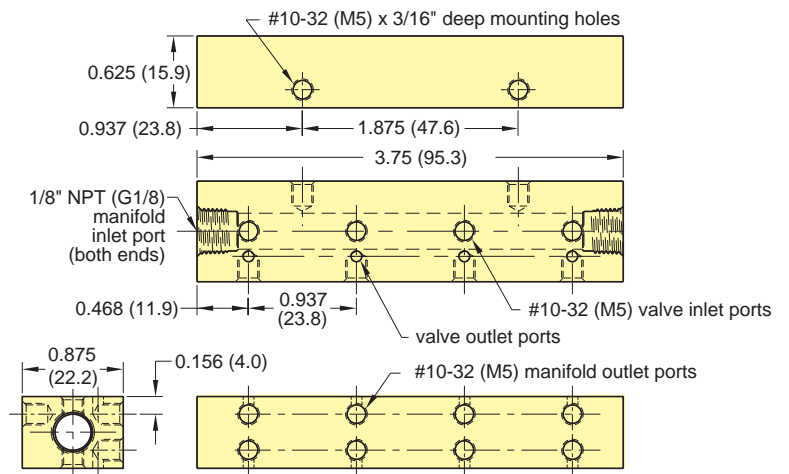

EV, ET, EC SERIES MANIFOLDS

1548 □ - □

Multi-Valve Manifolds

Construction: Black anodized aluminum

Order No.	# of Valves	"A"	"B"
15481-4	4	1.875"	3.750"
15481-4-M5	4	42.6 mm	95.3 mm
15481-6	6	3.750"	5.625"
15481-6-M5	6	95.3 mm	142.9 mm

Eight ET valves mounted on a 15482-8

15481-2 & 15481-2-M5 (Metric)

Mounts two valves on one side only

15481-4 & 15481-4-M5 (Metric) 15481-6 & 15481-6-M5 (Metric)

Mounts six valves on one side only

15482-8 & 15482-8-M5 (Metric)

Mounts eight valves, four each on opposite sides

15482-12 & 15482-12-M5 (Metric)

Mounts twelve valves, six each on opposite sides