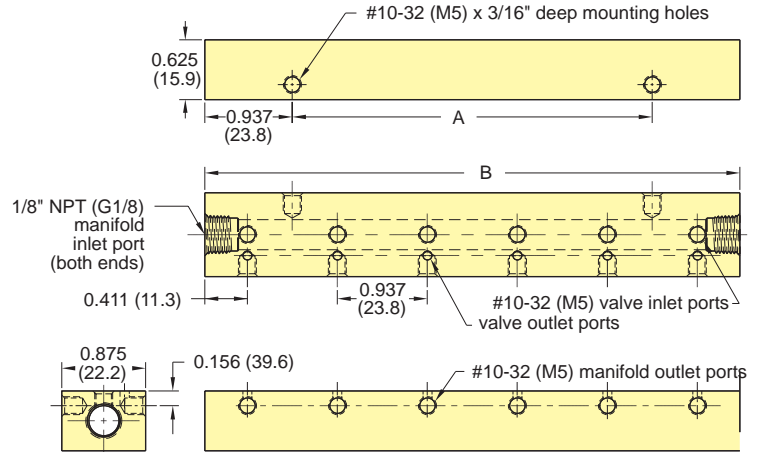

EV, ET, EC SERIES MANIFOLDS

1548 □ - □

Multi-Valve Manifolds

Construction: Black anodized aluminum

Order No.	# of Valves	"A"	"B"
15481-4	4	1.875"	3.750"
15481-4-M5	4	42.6 mm	95.3 mm
15481-6	6	3.750"	5.625"
15481-6-M5	6	95.3 mm	142.9 mm

Eight ET valves mounted on a 15482-8

15481-2 & 15481-2-M5 (Metric)

Mounts two valves on one side only

15481-4 & 15481-4-M5 (Metric) 15481-6 & 15481-6-M5 (Metric)

Mounts six valves on one side only

15482-8 & 15482-8-M5 (Metric)

Mounts eight valves, four each on opposite sides

15482-12 & 15482-12-M5 (Metric)

Mounts twelve valves, six each on opposite sides