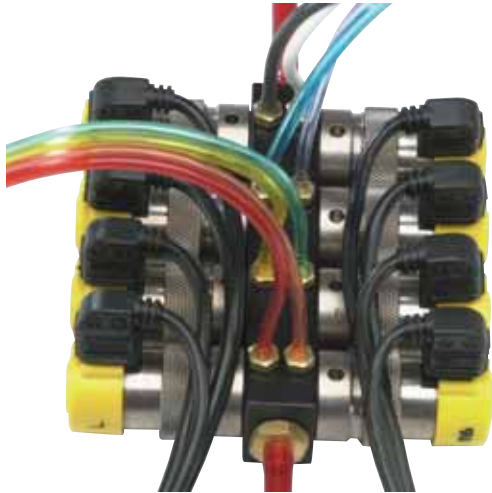

EV, ET, EC SERIES MANIFOLDS

1548 □ - □

Multi-Valve Manifolds

Construction: Black anodized aluminum

Order No.	# of Valves	"A"	"B"
15481-4	4	1.875"	3.750"
15481-4-M5	4	42.6 mm	95.3 mm
15481-6	6	3.750"	5.625"
15481-6-M5	6	95.3 mm	142.9 mm

Eight ET valves mounted on a 15482-8

15481-2 & 15481-2-M5 (Metric)

Mounts two valves on one side only

15481-4 & 15481-4-M5 (Metric) 15481-6 & 15481-6-M5 (Metric)

Mounts six valves on one side only

15482-8 & 15482-8-M5 (Metric)

Mounts eight valves, four each on opposite sides

15482-12 & 15482-12-M5 (Metric)

Mounts twelve valves, six each on opposite sides