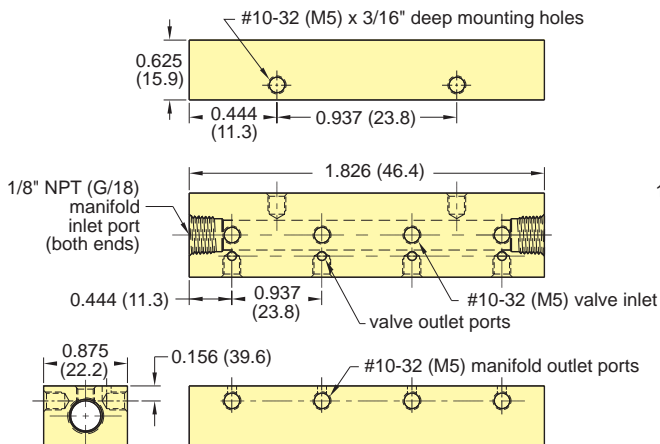

EV, ET, EC SERIES MANIFOLDS

1548 □ - □

Multi-Valve Manifolds

Construction: Black anodized aluminum

Order No.	# of Valves	"A"	"B"
15481-4	4	1.875"	3.750"
15481-4-M5	4	42.6 mm	95.3 mm
15481-6	6	3.750"	5.625"
15481-6-M5	6	95.3 mm	142.9 mm

Eight ET valves mounted on a 15482-8

15481-2 & 15481-2-M5 (Metric)

Mounts two valves on one side only

15481-4 & 15481-4-M5 (Metric) 15481-6 & 15481-6-M5 (Metric)

Mounts six valves on one side only

15482-8 & 15482-8-M5 (Metric)

Mounts eight valves, four each on opposite sides

15482-12 & 15482-12-M5 (Metric)

Mounts twelve valves, six each on opposite sides